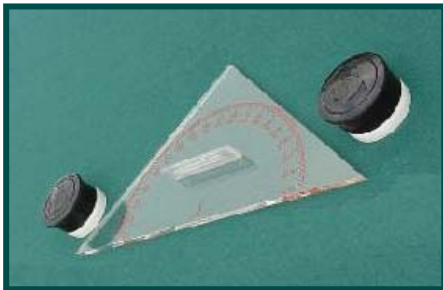

**Катав-Ивановский
приборостроительный
завод**

Мы указываем курс

www.kipz.ru

Navigation Inventories

Parallel Ruler

Parallel ruler is intended for drawing straight lines parallel to preset direction on the sea charts.

Parallel ruler consists of two organic-glass rulers interconnected with bars.

Ruler length is 450 mm, folded width is 70 mm, maximum opening between drawing edges is 135 mm, weight (w/o sheath) is 275×30 g.

Navigator's Protractor

Navigator's protractor is intended for constructing and measuring angles and drawing straight lines parallel to the preset direction on the sea charts.

Protractor is made of organic glass as a right triangle with legs of 236 mm.

Protractor's measurement limits are 0 to 180° to 360°, division is 1°, weight (w/o sheath) is 190±20 g.

Chart Weights Ø46×30

Compass Reading Glass

Compass reading glass is intended for magnification and ease viewing compass's readings.